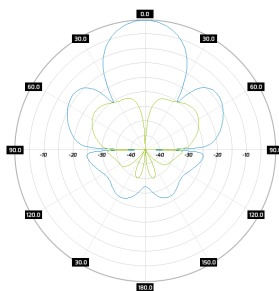

### Mounting Kit

Dimensions	9.9 x 10.5 x 14.8 cm 3.9 x 4.13 x 5.83 inch
Regulation Range	+/- 30°
Weight	0.87 kg
Mast Dimensions Range	25 - 65mm
Material	Polyamide with fiberglass + galvanized steel U-Bolts

### Plots

Radiation pattern Pol 1

Radiation pattern Pol 2