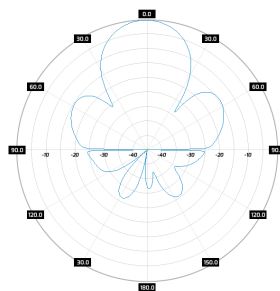

### Mounting Kit

Dimensions	9.9 x 10.5 x 14.8 cm 3.9 x 4.13 x 5.83 inch
Regulation Range	+/- 30°
Weight	0.87 kg
Mast Dimensions Range	25 - 65mm
Material	Polyamide with fiberglass + galvanized steel U-Bolts

### Systems

- LTE band - 40, 41, 2305-2360
- WLAN - 2.4 GHz
- WiMAX - 2.3 GHz, 2.5 GHz
- RFID - 2400 - 2483 MHz
- Bluetooth - 2400-2483 MHz
- ISM - 2400-2483 MHz

### Plots

Radiation pattern Pol 1

Radiation pattern Pol 2