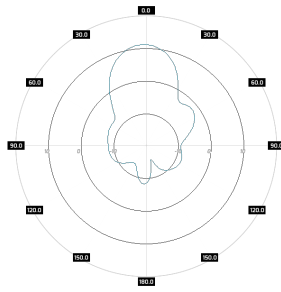

### Mechanic specification

Dimensions	27.2 x 27.6 x 9.6 cm 10.71 x 10.87 x 3.78 inch
Weight	2.5 kg
Connector	RJ45 & 4xSMA
Material	ABS
Waterproof level	IP67
Operating temperature	from -40°C to 80°C from -40°F to 176°F
Wind resistance	70km/h

### Mounting Kit

Dimensions	9.9 x 10.5 x 14.8 cm 3.9 x 4.13 x 5.83 inch
Regulation Range	+/- 30°
Weight	0.87 kg
Mast Dimensions Range	25 - 65mm
Material	Polyamide with fiberglass + galvanized steel U-Bolts

### Systems

- › LTE band - 7, 38, 40, 41
- › WLAN - 2.4 GHz, 5 GHz
- › WiMAX - 2.3 GHz, 2.5 GHz, 5 GHz
- › RFID - 2400 - 2483 MHz, 5725 - 5875 MHz
- › Bluetooth - 2400-2483 MHz
- › ISM - 2400-2483 MHz, 5725-5875 MHz

### Plots

SA MDBC255-90-14X  
2.45GHz, port 1, azimuth

SA MDBC255-90-14X  
2.45GHz, port 1, elev.

SA MDBC255-90-14X  
2.45GHz, port 2, azimuth

SA MDBC255-90-14X  
2.45GHz, port 2, elev.

SA MDBC255-90-14X  
5.5GHz, port 1, azimuth