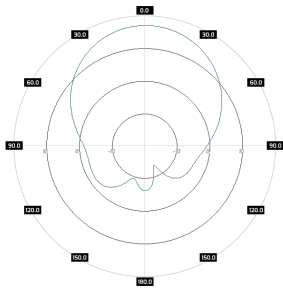

SA M5-90-17X
Port 1, azimuth