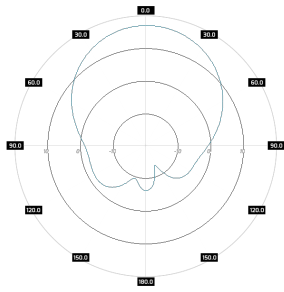

SA M5-90-17X
Port 1, azimuth