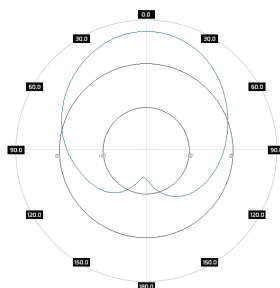

ROHS

Electrical specification

Frequency	0.47 - 0.7 GHz
Gain	7 dBi ±1
VSWR	<1.60, max < 2.00
Beamwidth	75°/75° +/- 10°
Polarization	X
Cross-Polar Isolation	17 dB
Front-to-Back	> 15 dB
Separation between Connectors	> 17 dB
Impedance	50 Ω
Max Input Power	50 W
Lighting Protection	No
DC Ground	Yes

Mechanic specification

Dimensions	39.2 x 39.6 x 9.6 cm 15.43 x 15.59 x 3.78 inch
Weight	2.1 kg
Connector	RJ45 & 2xN
Material	ABS
Waterproof level	IP67
Operating temperature	from -40°C to 80°C from -40°F to 176°F
Wind resistance	70km/h

Mounting Kit

Dimensions	9.9 x 10.5 x 14.8 cm 3.9 x 4.13 x 5.83 inch
Regulation Range	+/- 30°
Weight	0.87 kg
Mast Dimensions Range	250 - 650mm
Material	Polyamide with fiberglass + galvanized steel U-Bolts

Systems

- › WiMAX - 700 MHz
- › GSM - 400 MHz

Applications

- › System Integration

Plots

PA M0407-8X
Port 1, azimuth

PA M0407-8X
Port 1, elev.

PA M0407-8X
Port 2, azimuth