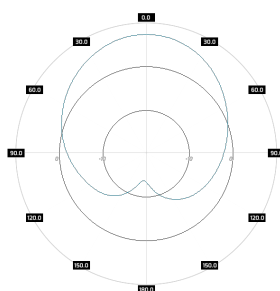

Mounting Kit

Dimensions	9.9 x 10.5 x 14.8 cm 3.9 x 4.13 x 5.83 inch
Regulation Range	+/- 30°
Weight	0.87 kg
Mast Dimensions Range	25 - 65mm
Material	Polyamide with fiberglass + galvanized steel U-Bolts

Systems

- › WiMAX - 700 MHz
- › GSM - 400 MHz

Applications

- › System Integration

Plots

PA M0407-8X
Port 1, azimuth

PA M0407-8X
Port 1, elev.

PA M0407-8X
Port 2, azimuth