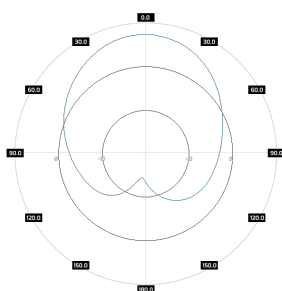

ROHS

Electrical specification

Frequency	0.47 - 0.7 GHz
Gain	7 dBi ±1
VSWR	<1.60, max < 2.00
Beamwidth	75°/75° +/- 10°
Polarization	X
Cross-Polar Isolation	17 dB
Front-to-Back	> 15 dB
Separation between Connectors	> 17 dB
Impedance	50 Ω
Max Input Power	50 W
Lighting Protection	No
DC Ground	Yes

Mechanic specification

Dimensions	39.2 x 39.6 x 9.6 cm 15.43 x 15.59 x 3.78 inch
Weight	2.1 kg
Connector	RJ45 & 2xN
Material	ABS
Waterproof level	IP67
Operating temperature	from -40°C to 80°C from -40°F to 176°F
Wind resistance	70km/h

Mounting Kit

Dimensions	9.9 x 10.5 x 14.8 cm 3.9 x 4.13 x 5.83 inch
Regulation Range	+/- 30°
Weight	0.87 kg
Mast Dimensions Range	25 - 65mm
Material	Polyamide with fiberglass + galvanized steel U-Bolts

Systems

- › WiMAX - 700 MHz
- › GSM - 400 MHz

Applications

- › System Integration

Plots

PA M0407-8X
Port 1, azimuth

PA M0407-8X
Port 1, elev.

PA M0407-8X
Port 2, azimuth