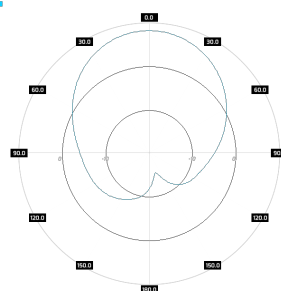

ROHS

Electrical specification

Frequency	0.47 - 0.7 GHz
Gain	7 dBi ±1
VSWR	<1.60, max < 2.00
Beamwidth	75°/75° +/- 10°
Polarization	X
Cross-Polar Isolation	17 dB
Front-to-Back	> 15 dB
Separation between Connectors	> 17 dB
Impedance	50 Ω
Max Input Power	50 W
Lighting Protection	No
DC Ground	Yes

Mounting Kit

Dimensions	9.9 x 10.5 x 14.8 cm 3.9 x 4.13 x 5.83 inch
Regulation Range	+/- 30°
Weight	0.87 kg
Mast Dimensions Range	25 - 65mm
Material	Polyamide with fiberglass + galvanized steel U-Bolts

Systems

- › WiMAX - 700 MHz
- › GSM - 400 MHz

Applications

- › System Integration

Plots

PA M0407-8X
Port 1, azimuth

PA M0407-8X
Port 1, elev.

PA M0407-8X
Port 2, azimuth