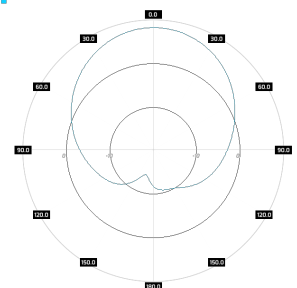

ROHS

Electrical specification

Frequency	0.47 - 0.7 GHz
Gain	7 dBi ±1
VSWR	<1.60, max < 2.00
Beamwidth	75°/75° +/- 10°
Polarization	X
Cross-Polar Isolation	17 dB
Front-to-Back	> 15 dB
Separation between Connectors	> 17 dB
Impedance	50 Ω
Max Input Power	50 W
Lighting Protection	No
DC Ground	Yes

Mounting Kit

Dimensions	9.9 x 10.5 x 14.8 cm 3.9 x 4.13 x 5.83 inch
Regulation Range	+/- 30°
Weight	0.87 kg
Mast Dimensions Range	25 - 65mm
Material	Polyamide with fiberglass + galvanized steel U-Bolts

Systems

- › WiMAX - 700 MHz
- › GSM - 400 MHz

Applications

- › System Integration

Plots

PA M0407-8X
Port 1, azimuth

PA M0407-8X
Port 1, elev.

PA M0407-8X
Port 2, azimuth