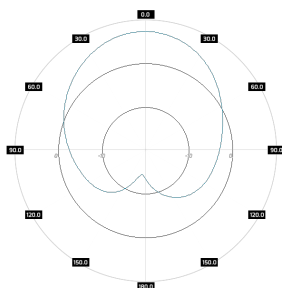

ROHS

Electrical specification

Frequency	0.47 - 0.7 GHz
Gain	7 dBi ±1
VSWR	<1.60, max < 2.00
Beamwidth	75°/75° +/- 10°
Polarization	X
Cross-Polar Isolation	17 dB
Front-to-Back	> 15 dB
Separation between Connectors	> 17 dB
Impedance	50 Ω
Max Input Power	50 W
Lighting Protection	No
DC Ground	Yes

Mechanic specification

Dimensions	39.2 x 39.6 x 9.6 cm 15.43 x 15.59 x 3.78 inch
Weight	2.1 kg
Connector	RJ45 & 2xN
Material	ABS
Waterproof level	IP67
Operating temperature	from -40°C to 80°C from -40°F to 176°F
Wind resistance	70km/h

Mounting Kit

Dimensions	9.9 x 10.5 x 14.8 cm 3.9 x 4.13 x 5.83 inch
Regulation Range	+/- 30°
Weight	0.87 kg
Mast Dimensions Range	250 - 650mm
Material	Polyamide with fiberglass + galvanized steel U-Bolts

Systems

- › WiMAX - 700 MHz
- › GSM - 400 MHz

Applications

- › System Integration

Plots

PA M0407-8X
Port 1, azimuth

PA M0407-8X
Port 1, elev.

PA M0407-8X
Port 2, azimuth