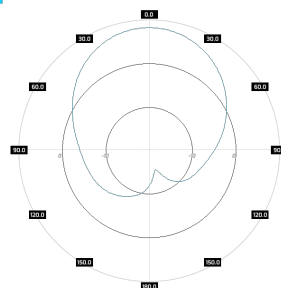

ROHS

Electrical specification

Frequency	0.47 - 0.7 GHz
Gain	7 dBi ±1
VSWR	<1.60, max < 2.00
Beamwidth	75°/75° +/- 10°
Polarization	X
Cross-Polar Isolation	17 dB
Front-to-Back	> 15 dB
Separation between Connectors	> 17 dB
Impedance	50 Ω
Max Input Power	50 W
Lighting Protection	No
DC Ground	Yes

Mounting Kit

Dimensions	9.9 x 10.5 x 14.8 cm 3.9 x 4.13 x 5.83 inch
Regulation Range	+/- 30°
Weight	0.87 kg
Mast Dimensions Range	250 - 650mm
Material	Polyamide with fiberglass + galvanized steel U-Bolts

Systems

- › WiMAX - 700 MHz
- › GSM - 400 MHz

Applications

- › System Integration

Plots

PA M0407-8X
Port 1, azimuth

PA M0407-8X
Port 1, elev.

PA M0407-8X
Port 2, azimuth