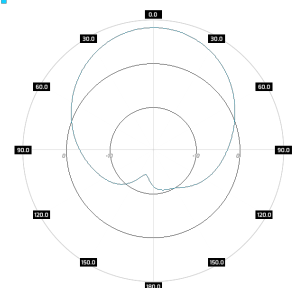

ROHS

Electrical specification

Frequency	0.47 - 0.7 GHz
Gain	7 dBi ±1
VSWR	<1.60, max < 2.00
Beamwidth	75°/75° +/- 10°
Polarization	X
Cross-Polar Isolation	17 dB
Front-to-Back	> 15 dB
Separation between Connectors	> 17 dB
Impedance	50 Ω
Max Input Power	50 W
Lighting Protection	No
DC Ground	Yes

Mounting Kit

Dimensions	9.9 x 10.5 x 14.8 cm 3.9 x 4.13 x 5.83 inch
Regulation Range	+/- 30°
Weight	0.87 kg
Mast Dimensions Range	250 - 650mm
Material	Polyamide with fiberglass + galvanized steel U-Bolts

Systems

- › WiMAX - 700 MHz
- › GSM - 400 MHz

Applications

- › System Integration

Plots

PA M0407-8X
Port 1, azimuth

PA M0407-8X
Port 1, elev.

PA M0407-8X
Port 2, azimuth