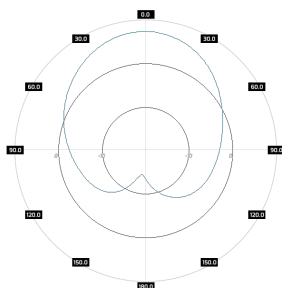

ROHS

Electrical specification

Frequency	0.47 - 0.7 GHz
Gain	7 dBi ±1
VSWR	<1.60, max < 2.00
Beamwidth	75°/75° +/- 10°
Polarization	X
Cross-Polar Isolation	17 dB
Front-to-Back	> 15 dB
Separation between Connectors	> 17 dB
Impedance	50 Ω
Max Input Power	50 W
Lighting Protection	No
DC Ground	Yes

Mechanic specification

Dimensions	39.2 x 39.6 x 9.6 cm 15.43 x 15.59 x 3.78 inch
Weight	2.1 kg
Connector	RJ45 & 2xN
Material	ABS
Waterproof level	IP67
Operating temperature	from -40°C to 80°C from -40°F to 176°F
Wind resistance	70km/h

Mounting Kit

Dimensions	9.9 x 10.5 x 14.8 cm 3.9 x 4.13 x 5.83 inch
Regulation Range	+/- 30°
Weight	0.87 kg
Mast Dimensions Range	25 - 65mm
Material	Polyamide with fiberglass + galvanized steel U-Bolts

Systems

- › WiMAX - 700 MHz
- › GSM - 400 MHz

Applications

- › System Integration

Plots

PA M0407-8X
Port 1, azimuth

PA M0407-8X
Port 1, elev.

PA M0407-8X
Port 2, azimuth