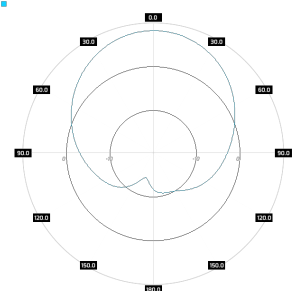

ROHS

Electrical specification

Frequency	0.47 - 0.7 GHz
Gain	7 dBi ±1
VSWR	<1.60, max < 2.00
Beamwidth	75°/75° +/- 10°
Polarization	X
Cross-Polar Isolation	17 dB
Front-to-Back	> 15 dB
Separation between Connectors	> 17 dB
Impedance	50 Ω
Max Input Power	50 W
Lighting Protection	No
DC Ground	Yes

Mounting Kit

Dimensions	9.9 x 10.5 x 14.8 cm 3.9 x 4.13 x 5.83 inch
Regulation Range	+/- 30°
Weight	0.87 kg
Mast Dimensions Range	25 - 65mm
Material	Polyamide with fiberglass + galvanized steel U-Bolts

Systems

- › WiMAX - 700 MHz
- › GSM - 400 MHz

Applications

- › System Integration

Plots

PA M0407-8X
Port 1, azimuth

PA M0407-8X
Port 1, elev.

PA M0407-8X
Port 2, azimuth