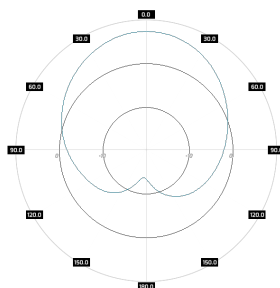

ROHS

Electrical specification

Frequency	0.47 - 0.7 GHz
Gain	7 dBi ±1
VSWR	<1.60, max < 2.00
Beamwidth	75°/75° +/- 10°
Polarization	X
Cross-Polar Isolation	17 dB
Front-to-Back	> 15 dB
Separation between Connectors	> 17 dB
Impedance	50 Ω
Max Input Power	50 W
Lighting Protection	No
DC Ground	Yes

Mechanic specification

Dimensions	39.2 x 39.6 x 9.6 cm 15.43 x 15.59 x 3.78 inch
Weight	2.1 kg
Connector	RJ45 & 2xN
Material	ABS
Waterproof level	IP67
Operating temperature	from -40°C to 80°C from -40°F to 176°F
Wind resistance	70km/h

Mounting Kit

Dimensions	9.9 x 10.5 x 14.8 cm 3.9 x 4.13 x 5.83 inch
Regulation Range	+/- 30°
Weight	0.87 kg
Mast Dimensions Range	25 - 65mm
Material	Polyamide with fiberglass + galvanized steel U-Bolts

Systems

- › WiMAX - 700 MHz
- › GSM - 400 MHz

Applications

- › System Integration

Plots

PA M0407-8X
Port 1, azimuth

PA M0407-8X
Port 1, elev.

PA M0407-8X
Port 2, azimuth