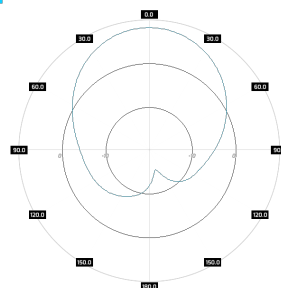

ROHS

Electrical specification

Frequency	0.47 - 0.7 GHz
Gain	7 dBi ±1
VSWR	<1.60, max < 2.00
Beamwidth	75°/75° +/- 10°
Polarization	X
Cross-Polar Isolation	17 dB
Front-to-Back	> 15 dB
Separation between Connectors	> 17 dB
Impedance	50 Ω
Max Input Power	50 W
Lighting Protection	No
DC Ground	Yes

Mounting Kit

Dimensions	9.9 x 10.5 x 14.8 cm 3.9 x 4.13 x 5.83 inch
Regulation Range	+/- 30°
Weight	0.87 kg
Mast Dimensions Range	25 - 65mm
Material	Polyamide with fiberglass + galvanized steel U-Bolts

Systems

- › WiMAX - 700 MHz
- › GSM - 400 MHz

Applications

- › System Integration

Plots

PA M0407-8X
Port 1, azimuth

PA M0407-8X
Port 1, elev.

PA M0407-8X
Port 2, azimuth