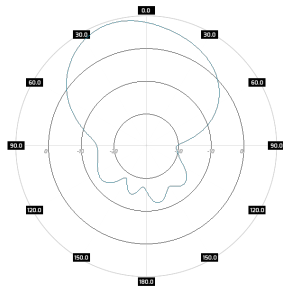

 ROHS

 DC GROUND

 IP67

 UV RESISTANT

 ABS

Electrical specification

Frequency	<ul style="list-style-type: none"> ⊗ 2.4 - 2.5 GHz ⊗ 4.6 - 6.4 GHz
Gain	<ul style="list-style-type: none"> ⊗ 8 dBi ⊗ 8 dBi
VSWR	<ul style="list-style-type: none"> ⊗ <1.60, max < 1.80 ⊗ <1.60, max < 1.80
Beamwidth	<ul style="list-style-type: none"> ⊗ 120°/60° ⊗ 120°/90°
Polarization	<ul style="list-style-type: none"> ⊗ V ⊗ V
Cross-Polar Isolation	>25 dB
Front-to-Back	<ul style="list-style-type: none"> ⊗ > 20 dB ⊗ > 20 dB
Separation between Connectors	
Impedance	50 Ω
Max Input Power	50 W
Lighting Protection	No
DC Ground	Yes

Mounting Kit

Dimensions	9.9 x 10.5 x 14.8 cm 3.9 x 4.13 x 5.83 inch
Regulation Range	+/- 30°
Weight	0.87 kg
Mast Dimensions Range	250 - 650mm
Material	Polyamide with fiberglass + galvanized steel U-Bolts

Systems

- › LTE band - 40, 41
- › WLAN - 2.4 GHz, 5 GHz
- › WiMAX - 2.3 GHz, 2.5 GHz, 5 GHz
- › RFID - 2400 - 2483 MHz, 5725 - 5875 MHz
- › Bluetooth - 2400-2483 MHz
- › ISM - 2400-2483 MHz, 5725-5875 MHz

Applications

- › Stadiums, Public Places
- › Hotspot
- › PtM Connections
- › System Integration

Plots

SA MDBC245-120-8V
2.45GHz, azimuth

SA MDBC245-120-8V
2.45GHz, elev.

SA MDBC245-120-8V
5.5GHz, azimuth

SA MDBC245-120-8V
5.5GHz, elev.