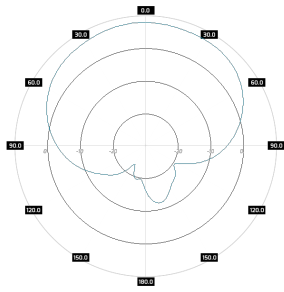

SA MDBC245-120-8V
2.45GHz, azimuth