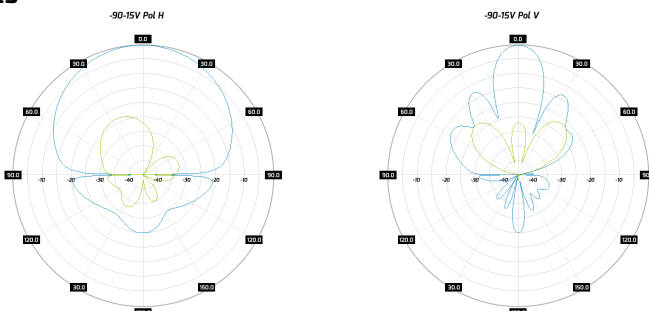

Plots

Radiation pattern WiBOX SA 24-90-15V Pol H Radiation pattern WiBOX SA 24-90-15V Pol V