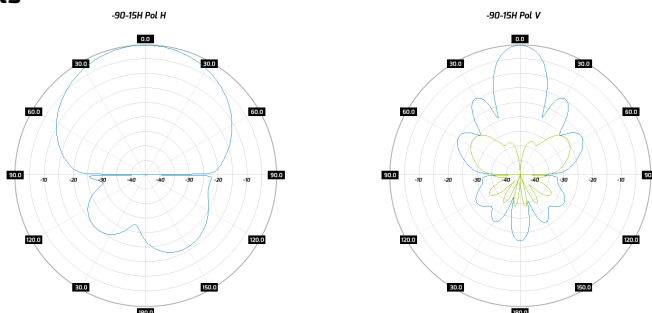

Mechanic specification

Dimensions	29.2 x 48.6 x 10.6 cm 11.5 x 19.13 x 4.17 inch
Weight	2.5 kg
Connector	RJ45
Material	ABS
Waterproof level	IP67
Operating temperature	from -40°C to 80°C from -40°F to 176°F
Wind resistance	70km/h

Mounting Kit

Dimensions	9.9 x 10.5 x 14.8 cm 3.9 x 4.13 x 5.83 inch
Regulation Range	+/- 30°
Weight	0.87 kg
Mast Dimensions Range	25 - 65mm
Material	Polyamide with fiberglass + galvanized steel U-Bolts

Systems

- › LTE band - 40, 41
- › WLAN - 2.4 GHz
- › WiMAX - 2.3 GHz, 2.5 GHz
- › RFID - 2400 - 2483 MHz
- › Bluetooth - 2400-2483 MHz
- › ISM - 2400-2483 MHz

Applications

- › Stadiums, Public Places
- › Hotspot
- › PtM Connections
- › System Integration

Plots

Radiation pattern WiBOX SA 24-90-15H Pol H Radiation pattern WiBOX SA 24-90-15H Pol V